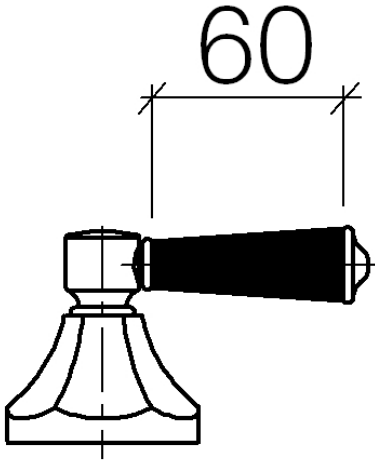

11 170 370

- for basin fittings

NOTE: Mixers are supplied without lever inserts.
Please order the lever inserts separately!

	Brushed Durabronz (23kt Gold)	11 170 370-28
	Chrome	11 170 370-00
	Gold (23.9kt)	11 170 370-01
	Brushed Platinum	11 170 370-06
	Platinum	11 170 370-08
	Durabronz (23kt Gold)	11 170 370-09
	white	11 170 370-12
	black	11 170 370-13
	Brushed Dark Platinum	11 170 370-99

11 170 370

MADISON Lever insert - Brushed Durabronz (23kt Gold)

MADISON

11 170 370

Parts for other
finishes can be found
here: [Chrome](#)